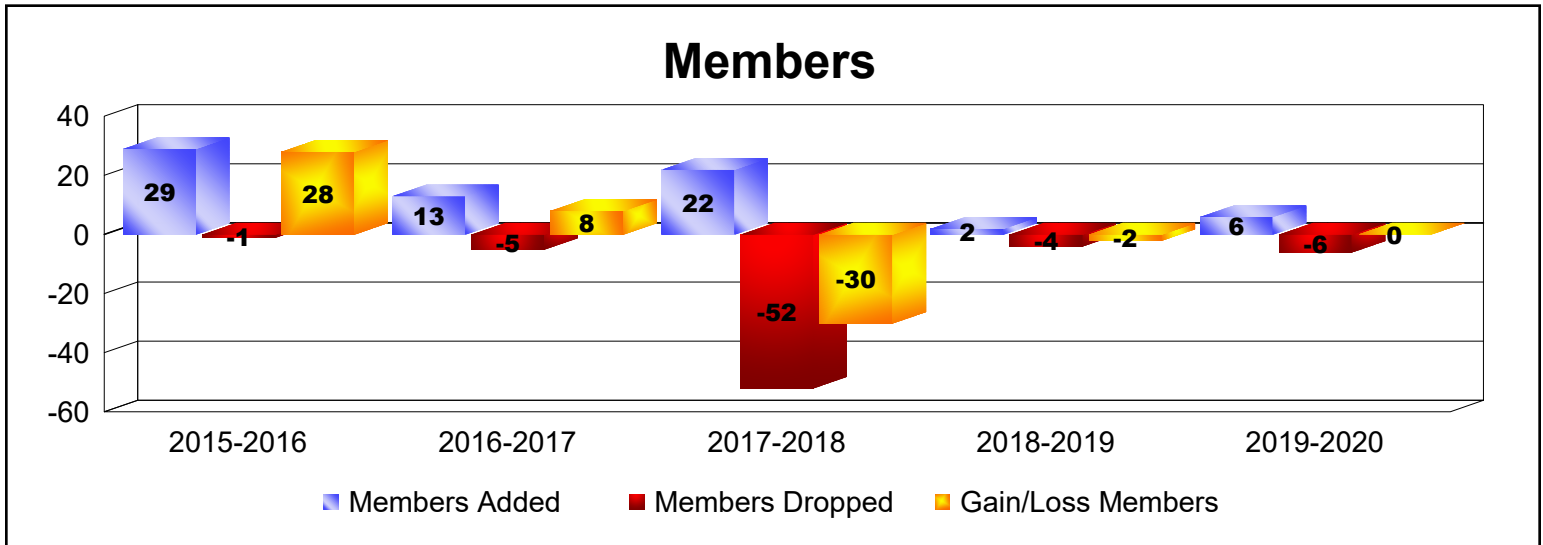

Year	New Clubs	Dropped Clubs	Gain/ Loss Clubs	New Members	Charter Members	Reinstate Members	Transfer Members	Total Member Added	Total Members Dropped	Gain/ Loss Members
2015-2016	1	0	1	8	21	0	0	29	-1	28
2016-2017	0	0	0	13	0	0	0	13	-5	8
2017-2018	0	-1	-1	10	0	12	0	22	-52	-30
2018-2019	0	0	0	2	0	0	0	2	-4	-2
2019-2020	0	0	0	4	0	2	0	6	-6	0
Average	0	0	0	7	4	3	0	14	-14	1

Year	New Clubs	Dropped Clubs	Gain/ Loss Clubs	New Members	Charter Members	Reinstate Members	Transfer Members	Total Member Added	Total Members Dropped	Gain/ Loss Members
2015-2016	0	0	0	0	1	0	0	1	-1	0
2016-2017	0	0	0	2	0	0	0	2	0	2
2017-2018	0	0	0	0	0	0	0	0	0	0
2018-2019	0	0	0	1	0	0	0	1	-2	-1
2019-2020	0	0	0	0	0	0	0	0	0	0
Average	0	0	0	1	0	0	0	1	-1	0

Year	New Clubs	Dropped Clubs	Gain/ Loss Clubs	New Members	Charter Members	Reinstate Members	Transfer Members	Total Member Added	Total Members Dropped	Gain/ Loss Members
2015-2016	0	0	0	4	0	0	0	4	-21	-17
2016-2017	0	-1	-1	8	0	0	0	8	-12	-4
2017-2018	0	0	0	3	0	0	0	3	-6	-3
2018-2019	0	0	0	2	0	0	0	2	-4	-2
2019-2020	0	0	0	2	0	1	0	3	-8	-5
Average	0	0	0	4	0	0	0	4	-10	-6