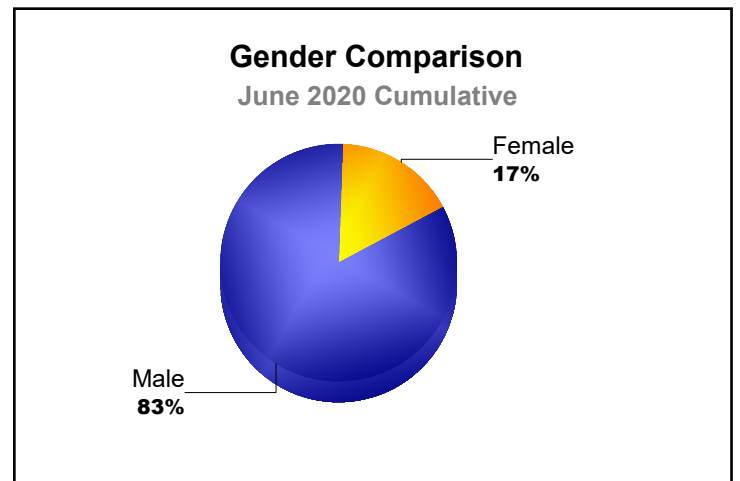

Year	New Clubs	Dropped Clubs	Gain/ Loss Clubs	New Members	Charter Members	Reinstate Members	Transfer Members	Total Member Added	Total Members Dropped	Gain/ Loss Members
2015-2016	0	0	0	4	0	0	0	4	-21	-17
2016-2017	0	-1	-1	8	0	0	0	8	-12	-4
2017-2018	0	0	0	3	0	0	0	3	-6	-3
2018-2019	0	0	0	2	0	0	0	2	-4	-2
2019-2020	0	0	0	2	0	1	0	3	-8	-5
Average	0	0	0	4	0	0	0	4	-10	-6