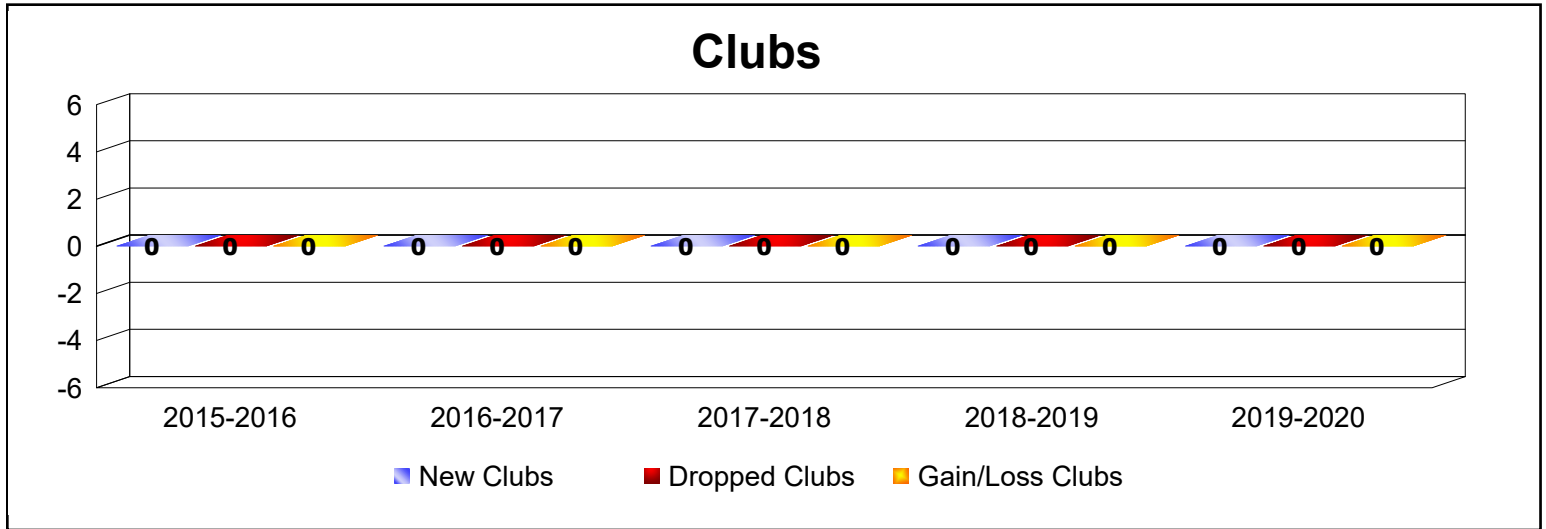

Year	New Clubs	Dropped Clubs	Gain/ Loss Clubs	New Members	Charter Members	Reinstate Members	Transfer Members	Total Member Added	Total Members Dropped	Gain/ Loss Members
2015-2016	1	0	1	8	21	0	0	29	-1	28
2016-2017	0	0	0	13	0	0	0	13	-5	8
2017-2018	0	-1	-1	10	0	12	0	22	-52	-30
2018-2019	0	0	0	2	0	0	0	2	-4	-2
2019-2020	0	0	0	4	0	2	0	6	-6	0
Average	0	0	0	7	4	3	0	14	-14	1

Year	New Clubs	Dropped Clubs	Gain/ Loss Clubs	New Members	Charter Members	Reinstate Members	Transfer Members	Total Member Added	Total Members Dropped	Gain/ Loss Members
2015-2016	0	0	0	0	1	0	0	1	-1	0
2016-2017	0	0	0	2	0	0	0	2	0	2
2017-2018	0	0	0	0	0	0	0	0	0	0
2018-2019	0	0	0	1	0	0	0	1	-2	-1
2019-2020	0	0	0	0	0	0	0	0	0	0
Average	0	0	0	1	0	0	0	1	-1	0

Year	New Clubs	Dropped Clubs	Gain/ Loss Clubs	New Members	Charter Members	Reinstate Members	Transfer Members	Total Member Added	Total Members Dropped	Gain/ Loss Members
2015-2016	0	0	0	4	0	0	0	4	-21	-17
2016-2017	0	-1	-1	8	0	0	0	8	-12	-4
2017-2018	0	0	0	3	0	0	0	3	-6	-3
2018-2019	0	0	0	2	0	0	0	2	-4	-2
2019-2020	0	0	0	2	0	1	0	3	-8	-5
Average	0	0	0	4	0	0	0	4	-10	-6