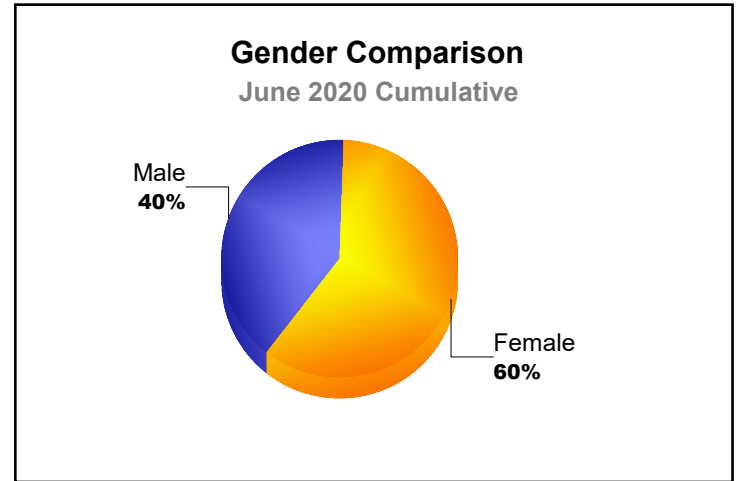

Year	New Clubs	Dropped Clubs	Gain/ Loss Clubs	New Members	Charter Members	Reinstate Members	Transfer Members	Total Member Added	Total Members Dropped	Gain/ Loss Members
2015-2016	0	0	0	0	1	0	0	1	-1	0
2016-2017	0	0	0	2	0	0	0	2	0	2
2017-2018	0	0	0	0	0	0	0	0	0	0
2018-2019	0	0	0	1	0	0	0	1	-2	-1
2019-2020	0	0	0	0	0	0	0	0	0	0
Average	0	0	0	1	0	0	0	1	-1	0