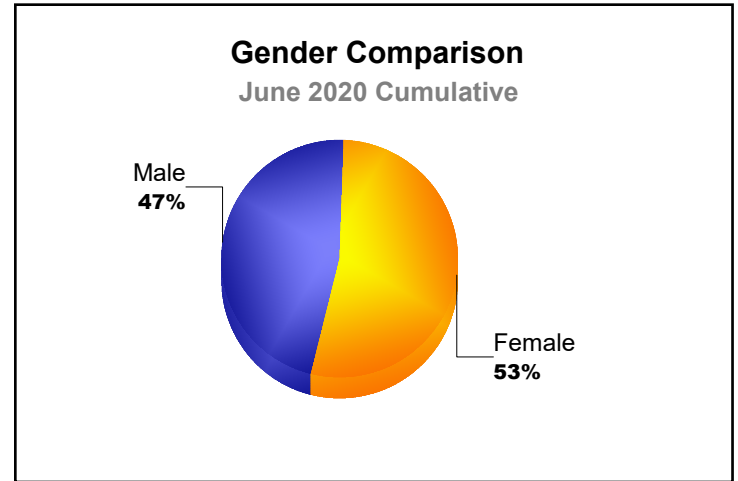

Year	New Clubs	Dropped Clubs	Gain/ Loss Clubs	New Members	Charter Members	Reinstate Members	Transfer Members	Total Member Added	Total Members Dropped	Gain/ Loss Members
2015-2016	0	0	0	5	0	0	0	5	0	5
2016-2017	0	0	0	6	0	0	0	6	-2	4
2017-2018	0	0	0	3	0	0	0	3	-9	-6
2018-2019	0	0	0	1	0	0	0	1	-2	-1
2019-2020	0	0	0	0	0	0	0	0	-6	-6
Average	0	0	0	3	0	0	0	3	-4	-1