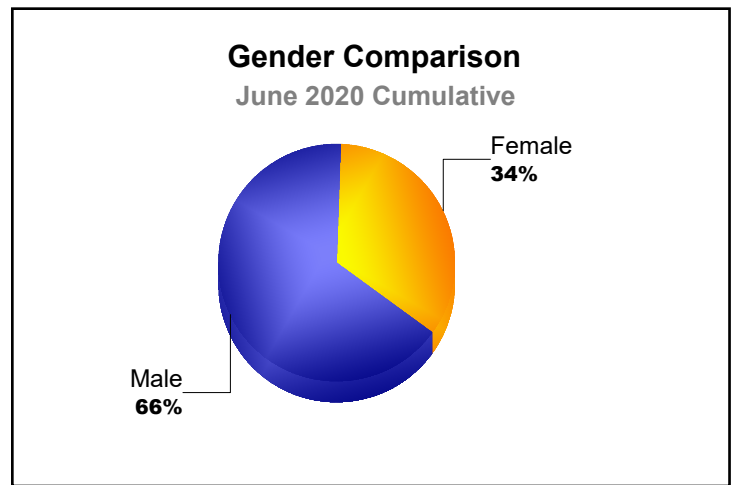

Year	New Clubs	Dropped Clubs	Gain/ Loss Clubs	New Members	Charter Members	Reinstate Members	Transfer Members	Total Member Added	Total Members Dropped	Gain/ Loss Members
2015-2016	1	0	1	8	21	0	0	29	-1	28
2016-2017	0	0	0	13	0	0	0	13	-5	8
2017-2018	0	-1	-1	10	0	12	0	22	-52	-30
2018-2019	0	0	0	2	0	0	0	2	-4	-2
2019-2020	0	0	0	4	0	2	0	6	-6	0
Average	0	0	0	7	4	3	0	14	-14	1