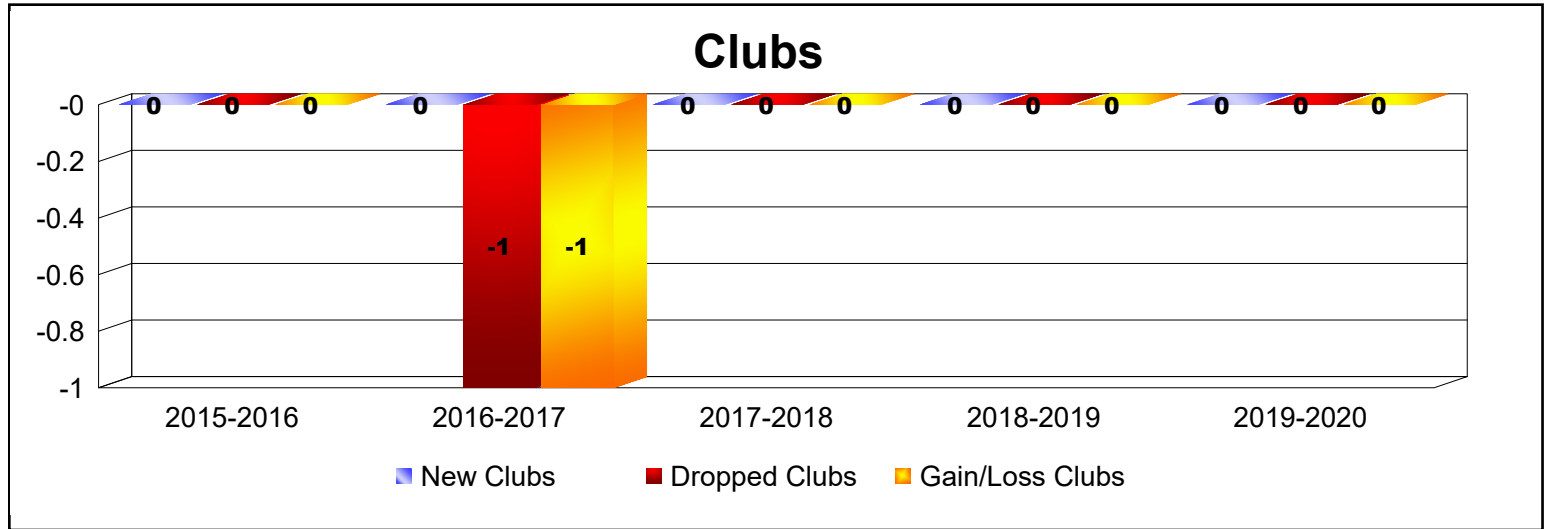

Year	New Clubs	Dropped Clubs	Gain/ Loss Clubs	New Members	Charter Members	Reinstate Members	Transfer Members	Total Member Added	Total Members Dropped	Gain/ Loss Members
2015-2016	0	0	0	4	0	0	0	4	-21	-17
2016-2017	0	-1	-1	8	0	0	0	8	-12	-4
2017-2018	0	0	0	3	0	0	0	3	-6	-3
2018-2019	0	0	0	2	0	0	0	2	-4	-2
2019-2020	0	0	0	2	0	1	0	3	-8	-5
Average	0	0	0	4	0	0	0	4	-10	-6