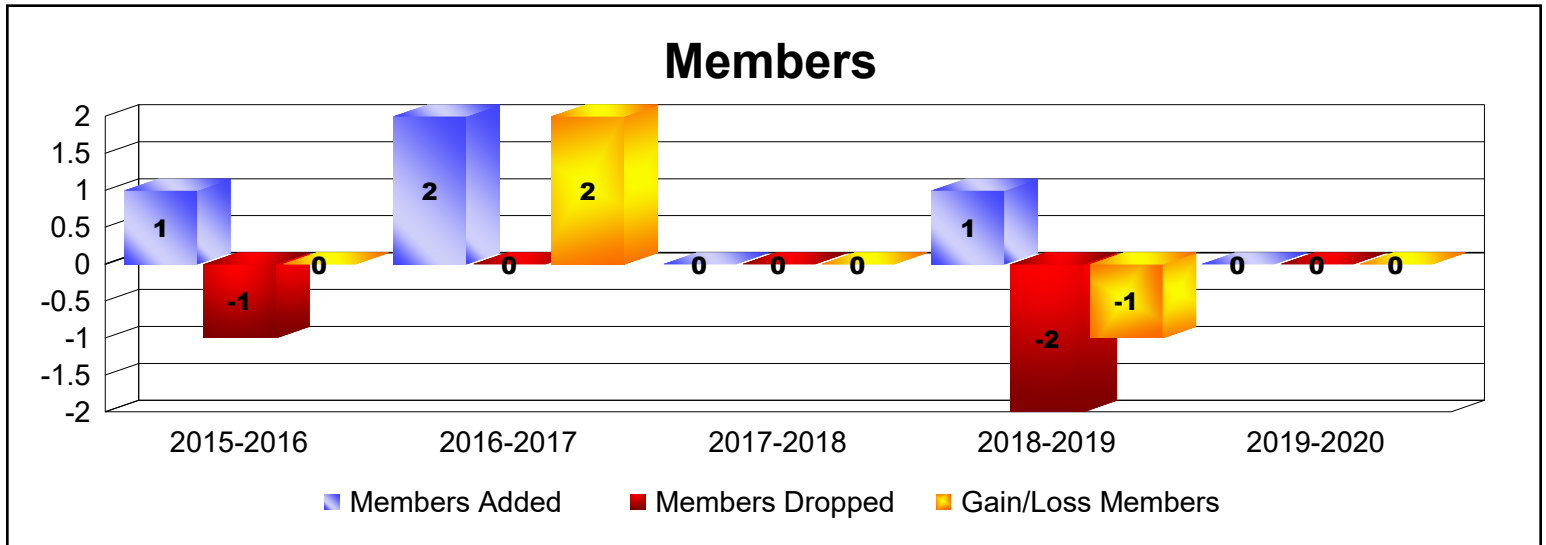

Year	New Clubs	Dropped Clubs	Gain/ Loss Clubs	New Members	Charter Members	Reinstate Members	Transfer Members	Total Member Added	Total Members Dropped	Gain/ Loss Members
2015-2016	1	0	1	8	21	0	0	29	-1	28
2016-2017	0	0	0	13	0	0	0	13	-5	8
2017-2018	0	-1	-1	10	0	12	0	22	-52	-30
2018-2019	0	0	0	2	0	0	0	2	-4	-2
2019-2020	0	0	0	4	0	2	0	6	-6	0
Average	0	0	0	7	4	3	0	14	-14	1

Year	New Clubs	Dropped Clubs	Gain/ Loss Clubs	New Members	Charter Members	Reinstate Members	Transfer Members	Total Member Added	Total Members Dropped	Gain/ Loss Members
2015-2016	0	0	0	0	1	0	0	1	-1	0
2016-2017	0	0	0	2	0	0	0	2	0	2
2017-2018	0	0	0	0	0	0	0	0	0	0
2018-2019	0	0	0	1	0	0	0	1	-2	-1
2019-2020	0	0	0	0	0	0	0	0	0	0
Average	0	0	0	1	0	0	0	1	-1	0