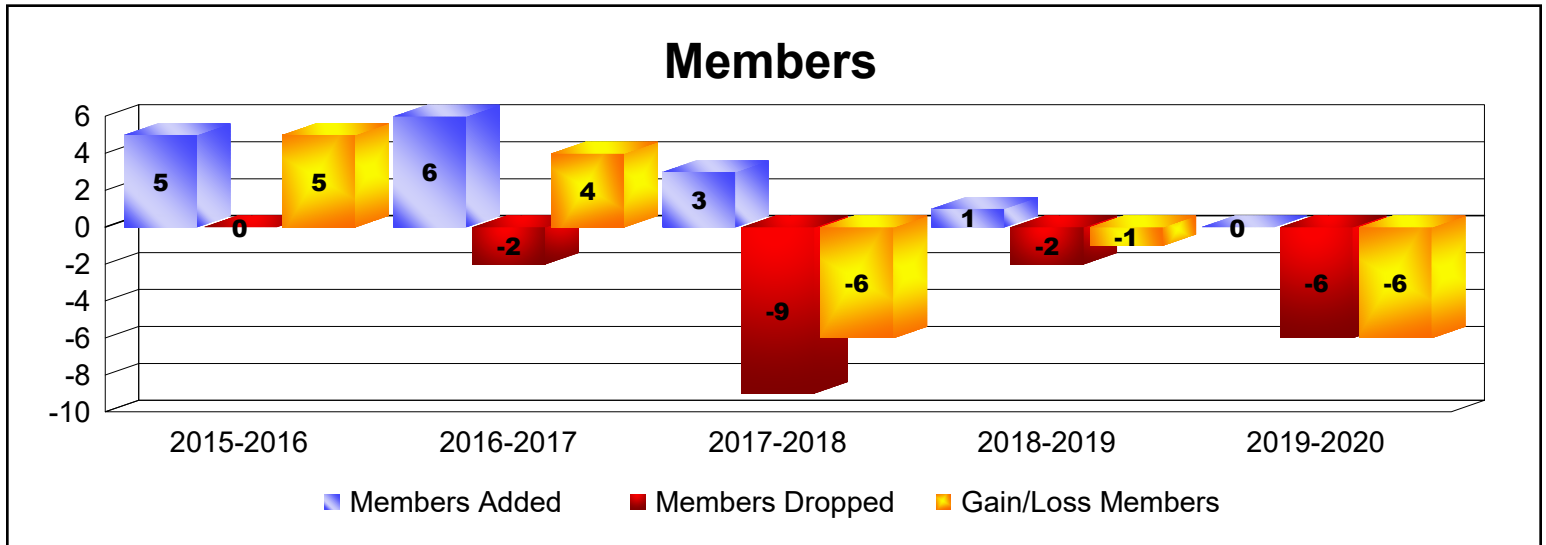

Year	New Clubs	Dropped Clubs	Gain/ Loss Clubs	New Members	Charter Members	Reinstate Members	Transfer Members	Total Member Added	Total Members Dropped	Gain/ Loss Members
2015-2016	0	0	0	5	0	0	0	5	0	5
2016-2017	0	0	0	6	0	0	0	6	-2	4
2017-2018	0	0	0	3	0	0	0	3	-9	-6
2018-2019	0	0	0	1	0	0	0	1	-2	-1
2019-2020	0	0	0	0	0	0	0	0	-6	-6
Average	0	0	0	3	0	0	0	3	-4	-1