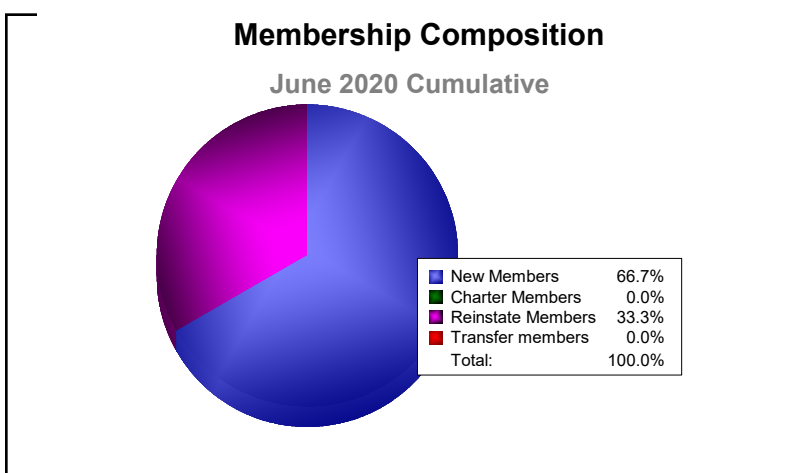

Year	New Clubs	Dropped Clubs	Gain/ Loss Clubs	New Members	Charter Members	Reinstate Members	Transfer Members	Total Member Added	Total Members Dropped	Gain/ Loss Members
2015-2016	1	0	1	8	21	0	0	29	-1	28
2016-2017	0	0	0	13	0	0	0	13	-5	8
2017-2018	0	-1	-1	10	0	12	0	22	-52	-30
2018-2019	0	0	0	2	0	0	0	2	-4	-2
2019-2020	0	0	0	4	0	2	0	6	-6	0
Average	0	0	0	7	4	3	0	14	-14	1

Year	New Clubs	Dropped Clubs	Gain/ Loss Clubs	New Members	Charter Members	Reinstate Members	Transfer Members	Total Member Added	Total Members Dropped	Gain/ Loss Members
2015-2016	0	0	0	0	1	0	0	1	-1	0
2016-2017	0	0	0	2	0	0	0	2	0	2
2017-2018	0	0	0	0	0	0	0	0	0	0
2018-2019	0	0	0	1	0	0	0	1	-2	-1
2019-2020	0	0	0	0	0	0	0	0	0	0
Average	0	0	0	1	0	0	0	1	-1	0