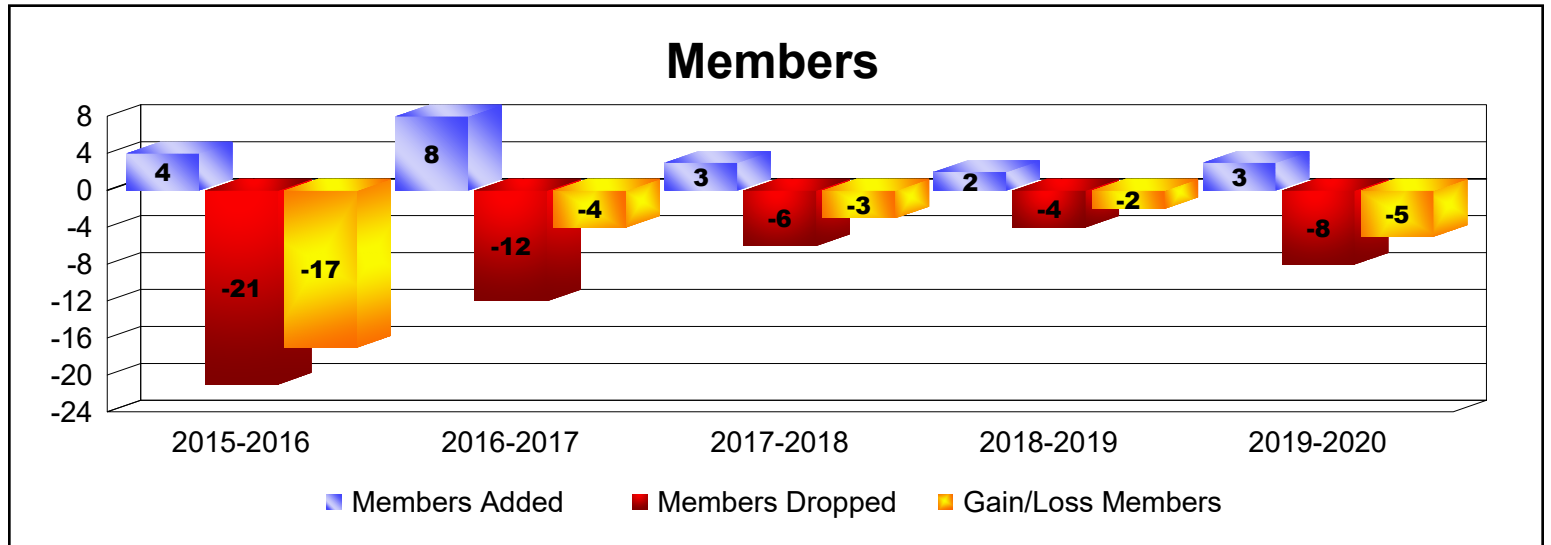

Year	New Clubs	Dropped Clubs	Gain/ Loss Clubs	New Members	Charter Members	Reinstate Members	Transfer Members	Total Member Added	Total Members Dropped	Gain/ Loss Members
2015-2016	1	0	1	8	21	0	0	29	-1	28
2016-2017	0	0	0	13	0	0	0	13	-5	8
2017-2018	0	-1	-1	10	0	12	0	22	-52	-30
2018-2019	0	0	0	2	0	0	0	2	-4	-2
2019-2020	0	0	0	4	0	2	0	6	-6	0
Average	0	0	0	7	4	3	0	14	-14	1

Year	New Clubs	Dropped Clubs	Gain/ Loss Clubs	New Members	Charter Members	Reinstate Members	Transfer Members	Total Member Added	Total Members Dropped	Gain/ Loss Members
2015-2016	0	0	0	0	1	0	0	1	-1	0
2016-2017	0	0	0	2	0	0	0	2	0	2
2017-2018	0	0	0	0	0	0	0	0	0	0
2018-2019	0	0	0	1	0	0	0	1	-2	-1
2019-2020	0	0	0	0	0	0	0	0	0	0
Average	0	0	0	1	0	0	0	1	-1	0

Year	New Clubs	Dropped Clubs	Gain/ Loss Clubs	New Members	Charter Members	Reinstate Members	Transfer Members	Total Member Added	Total Members Dropped	Gain/ Loss Members
2015-2016	0	0	0	4	0	0	0	4	-21	-17
2016-2017	0	-1	-1	8	0	0	0	8	-12	-4
2017-2018	0	0	0	3	0	0	0	3	-6	-3
2018-2019	0	0	0	2	0	0	0	2	-4	-2
2019-2020	0	0	0	2	0	1	0	3	-8	-5
Average	0	0	0	4	0	0	0	4	-10	-6