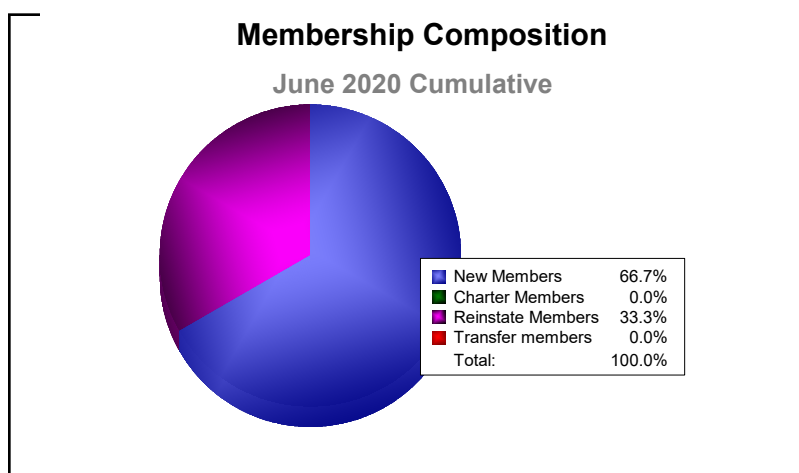

Year	New Clubs	Dropped Clubs	Gain/ Loss Clubs	New Members	Charter Members	Reinstate Members	Transfer Members	Total Member Added	Total Members Dropped	Gain/ Loss Members
2015-2016	0	0	0	4	0	0	0	4	-21	-17
2016-2017	0	-1	-1	8	0	0	0	8	-12	-4
2017-2018	0	0	0	3	0	0	0	3	-6	-3
2018-2019	0	0	0	2	0	0	0	2	-4	-2
2019-2020	0	0	0	2	0	1	0	3	-8	-5
Average	0	0	0	4	0	0	0	4	-10	-6