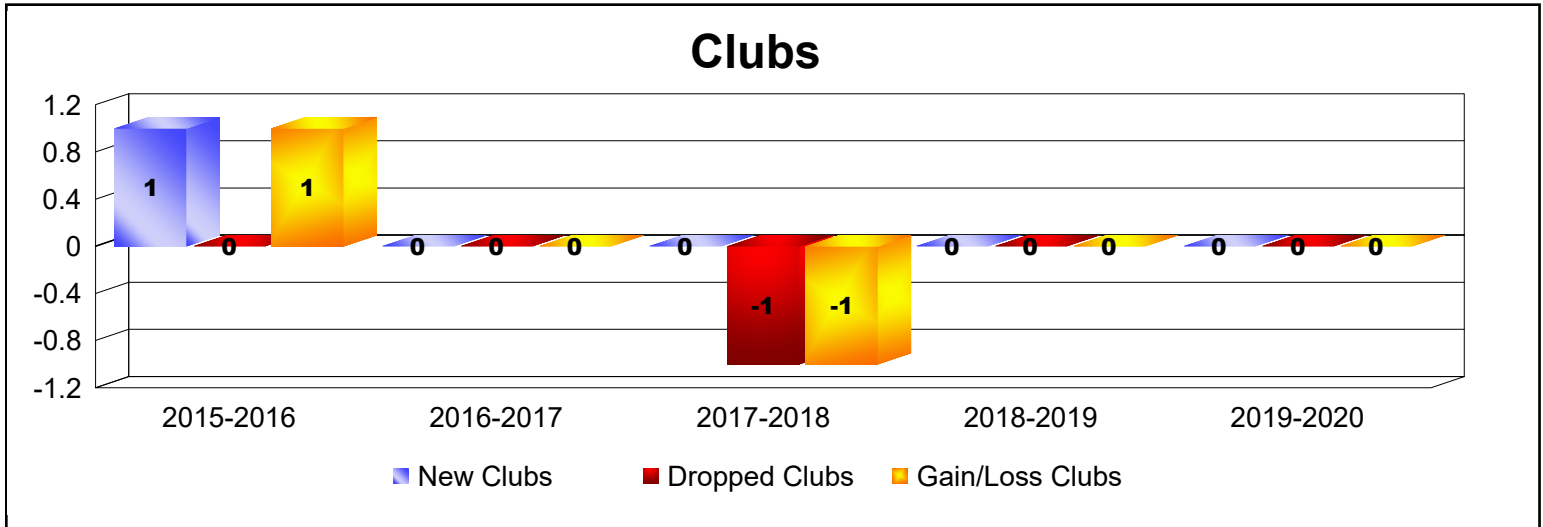

Year	New Clubs	Dropped Clubs	Gain/ Loss Clubs	New Members	Charter Members	Reinstate Members	Transfer Members	Total Member Added	Total Members Dropped	Gain/ Loss Members
2015-2016	1	0	1	8	21	0	0	29	-1	28
2016-2017	0	0	0	13	0	0	0	13	-5	8
2017-2018	0	-1	-1	10	0	12	0	22	-52	-30
2018-2019	0	0	0	2	0	0	0	2	-4	-2
2019-2020	0	0	0	4	0	2	0	6	-6	0
Average	0	0	0	7	4	3	0	14	-14	1

Year	New Clubs	Dropped Clubs	Gain/ Loss Clubs	New Members	Charter Members	Reinstate Members	Transfer Members	Total Member Added	Total Members Dropped	Gain/ Loss Members
2015-2016	0	0	0	0	1	0	0	1	-1	0
2016-2017	0	0	0	2	0	0	0	2	0	2
2017-2018	0	0	0	0	0	0	0	0	0	0
2018-2019	0	0	0	1	0	0	0	1	-2	-1
2019-2020	0	0	0	0	0	0	0	0	0	0
Average	0	0	0	1	0	0	0	1	-1	0

Year	New Clubs	Dropped Clubs	Gain/ Loss Clubs	New Members	Charter Members	Reinstate Members	Transfer Members	Total Member Added	Total Members Dropped	Gain/ Loss Members
2015-2016	0	0	0	4	0	0	0	4	-21	-17
2016-2017	0	-1	-1	8	0	0	0	8	-12	-4
2017-2018	0	0	0	3	0	0	0	3	-6	-3
2018-2019	0	0	0	2	0	0	0	2	-4	-2
2019-2020	0	0	0	2	0	1	0	3	-8	-5
Average	0	0	0	4	0	0	0	4	-10	-6